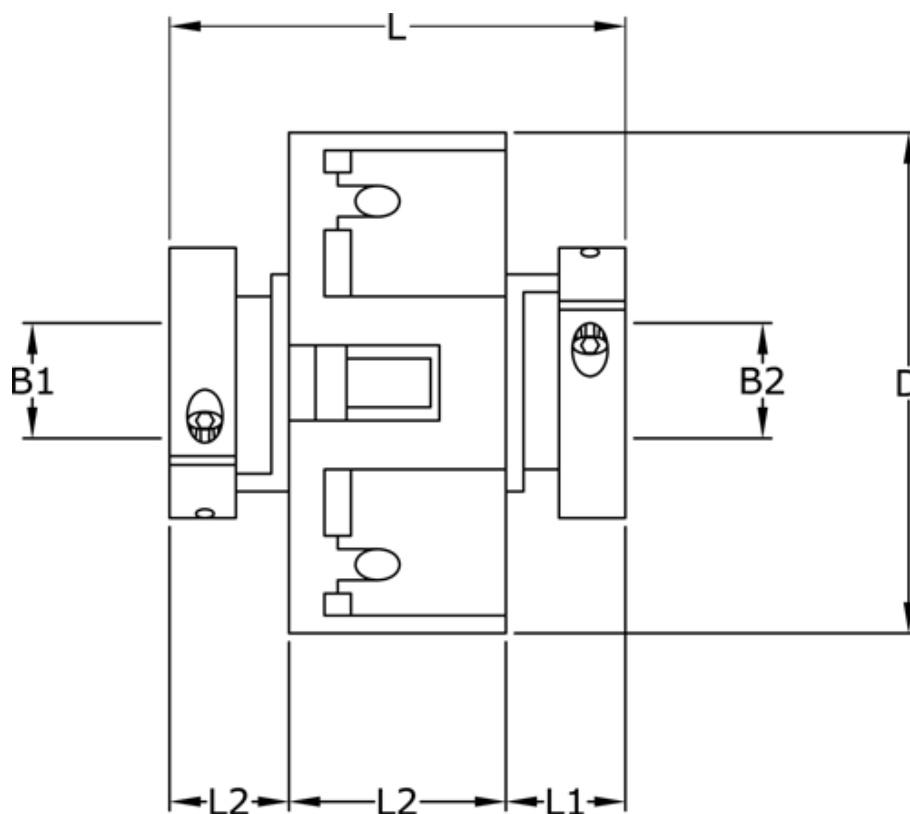

Article number: 3322205412828

Description: Uni-Lat Coupling size 205.41.28.28
clamp hub, bore 8/8 mm

Measures

B1	= 8
B2	= 8
D	= 41
L	= 38.1
L1	= 13.5
L2	= 11.2
Screw	= M4